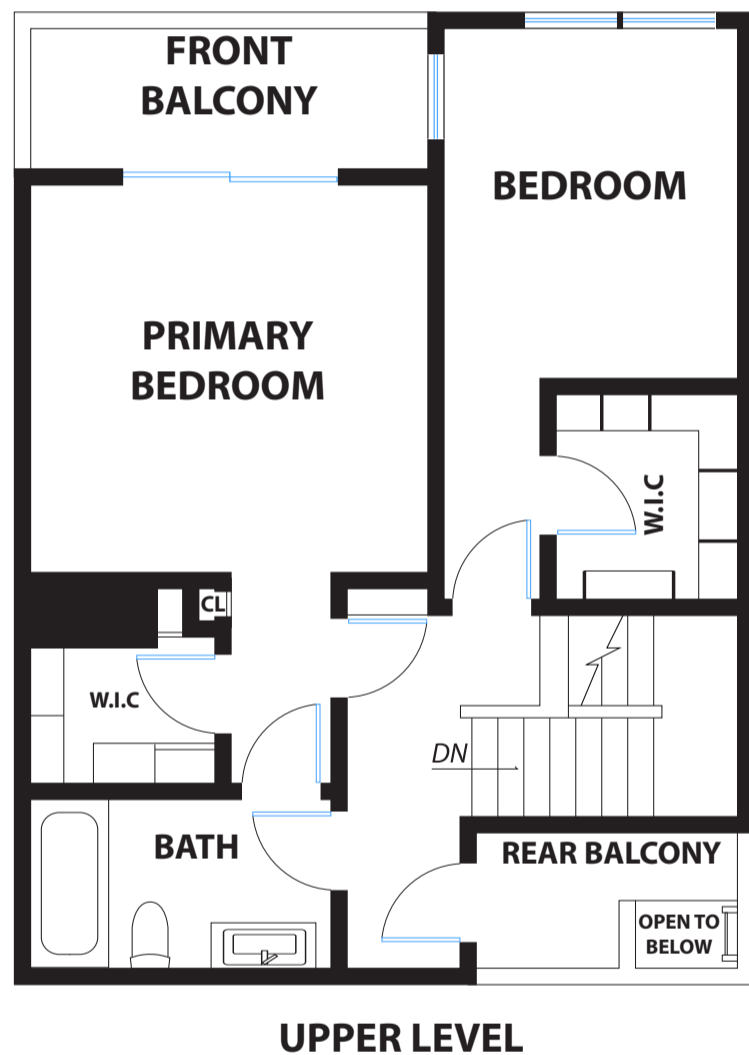

COMPASS

1980 SUTTER STREET #317

SAN FRANCISCO

PRESENTED BY : TEAM HATVANY

DRE #: 1152226

DISCLAIMER: RENDERING BY OPEN HOMES PHOTOGRAPHY. ALL MEASUREMENTS ARE APPROXIMATE AND MAY NOT BE EXACT. DO NOT RELY ON THE ACCURACY OF THIS FLOOR PLAN WHEN DETERMINING THE PRICE OF A PROPERTY OR MAKING DECISIONS REGARDING BUYING OR SELLING OF PROPERTIES WITHOUT INDEPENDENT VERIFICATION.