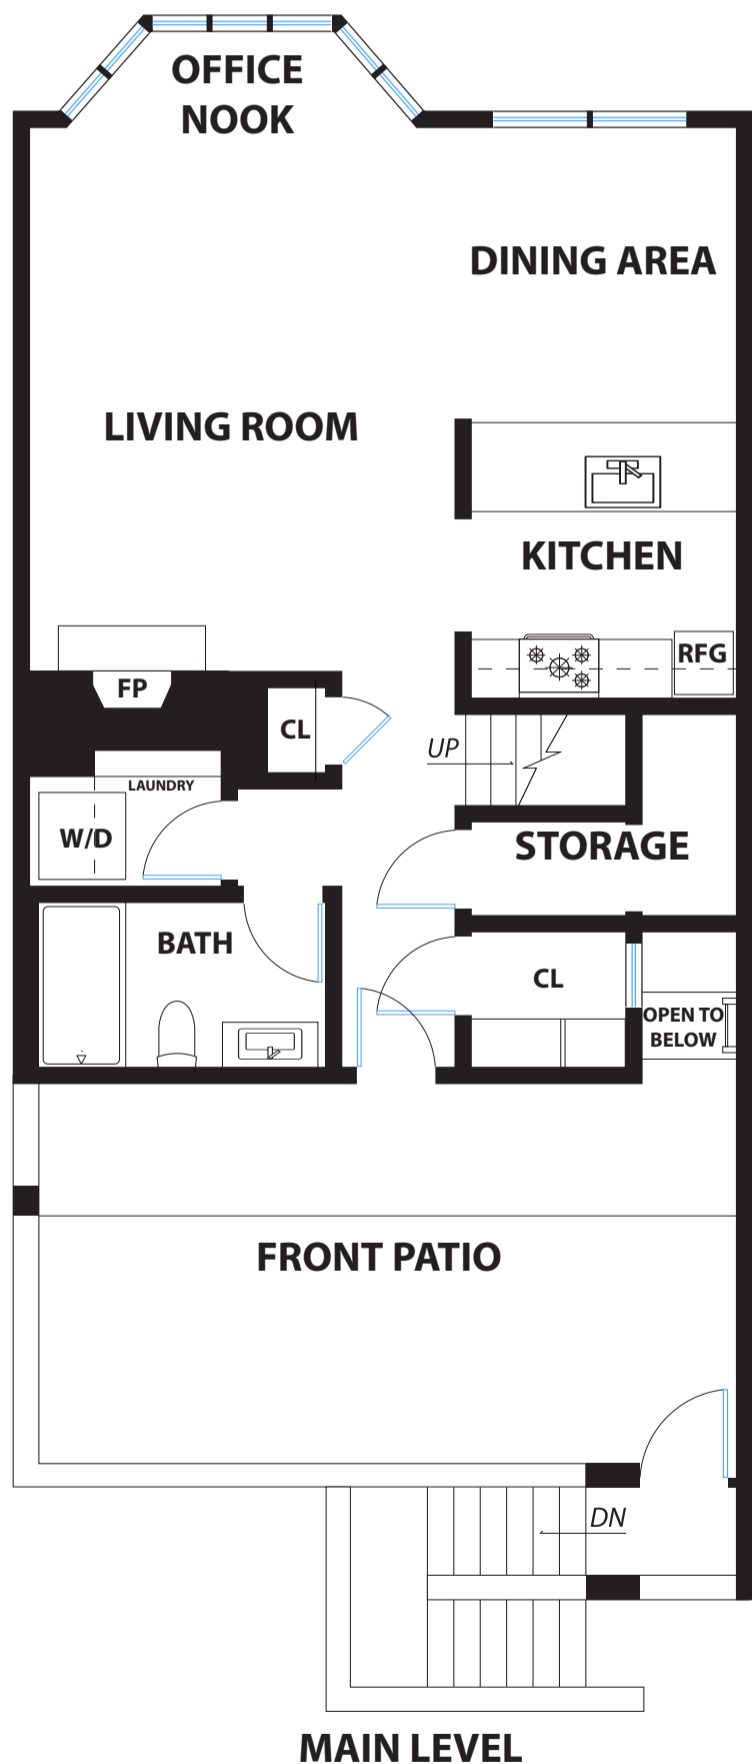

COMPASS

1980 SUTTER STREET #317

SAN FRANCISCO

PRESENTED BY : TEAM HATVANY

DRE #: 1152226

DISCLAIMER: RENDERING BY OPEN HOMES PHOTOGRAPHY. ALL MEASUREMENTS ARE APPROXIMATE AND MAY NOT BE EXACT. DO NOT RELY ON THE ACCURACY OF THIS FLOOR PLAN WHEN DETERMINING THE PRICE OF A PROPERTY OR MAKING DECISIONS REGARDING BUYING OR SELLING OF PROPERTIES WITHOUT INDEPENDENT VERIFICATION.